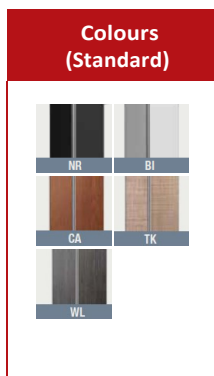

## Optional Extras

OPT V14 BF	£123.60	Perspex Shelf Horizontal Frontal Bottles
OPT V14 BO	£96.00	8 Aluminium Rods Horizontal Bottles
OPT V14 BI	£123.60	Perspex and aluminium Structure Sloping Bottles
OPTV14 PR	£49.20	Adjustable Shelf in Tempered Glass

# PRICE LIST

Wine Wall

Unit 4 Brunel Close, Brunel Industrial Estate,  
Harworth, Doncaster DN11 8QA

Tel: 03333 702589 Fax: 01302 751233 E-mail:

info@winecorner.co.uk

www.winecorner.co.uk

Unit	Standard Price (inc. VAT)	Option 2 Price (inc. VAT)	Temp.	Version	Humidity	Showcase Back Side	Unit Dimensions
------	---------------------------	---------------------------	-------	---------	----------	--------------------	-----------------