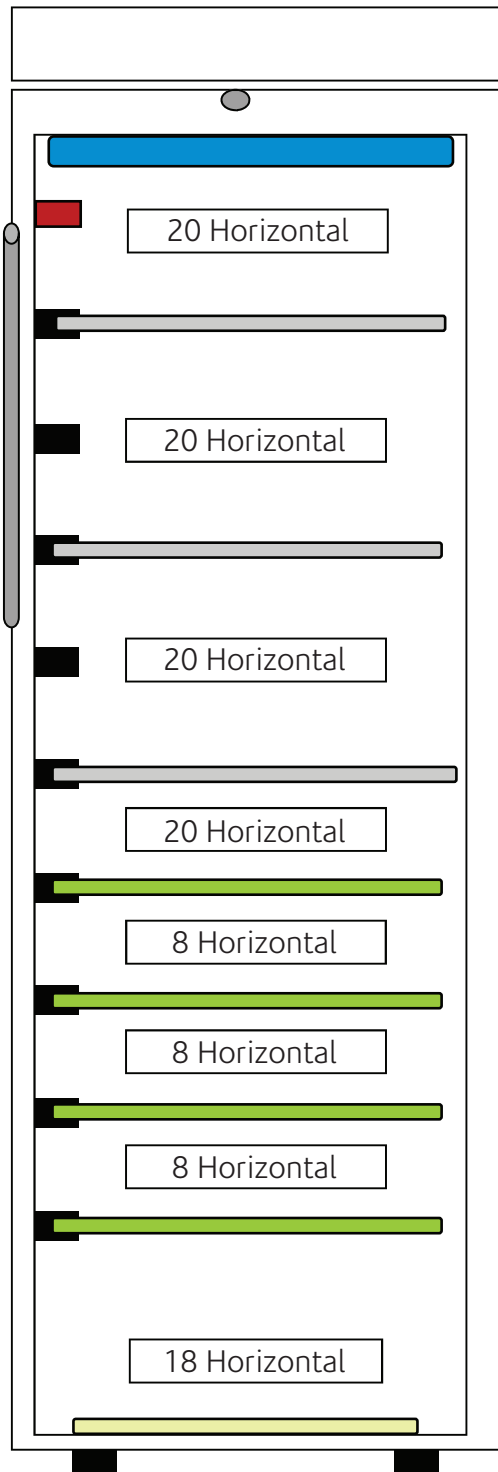

Shelving Options

Unit 4 Brunel Close, Brunel Industrial Estate,
Harworth, Doncaster DN11 8QA
Tel: 0845 3016617 Fax: 01302 751233
E-mail: info@winecorner.co.uk
www.winecorner.co.uk

CEX 401

Option 1 - Total 110 Bottles

Top Hole Not Usable

3 Wooden Stock Shelves

4 Sliding Shelves
with Wooden Edge

1 Piece Half Shelf

Shelving Options

Unit 4 Brunel Close, Brunel Industrial Estate,
Harworth, Doncaster DN11 8QA
Tel: 0845 3016617 Fax: 01302 751233
E-mail: info@winecorner.co.uk
www.winecorner.co.uk

CEX 401

Option 2 - Total 110 Bottles

Top Hole Not Usable

3 Wooden Stock Shelves

4 Sliding Shelves
with Wooden Edge

1 Piece Half Shelf

Shelving Options

Unit 4 Brunel Close, Brunel Industrial Estate,
Harworth, Doncaster DN11 8QA
Tel: 0845 3016617 Fax: 01302 751233
E-mail: info@winecorner.co.uk
www.winecorner.co.uk

CEX 401

Option 3 - Total 110 Bottles

Top Hole Not Usable

3 Wooden Stock Shelves

4 Sliding Shelves with Wooden Edge

1 Piece Half Shelf