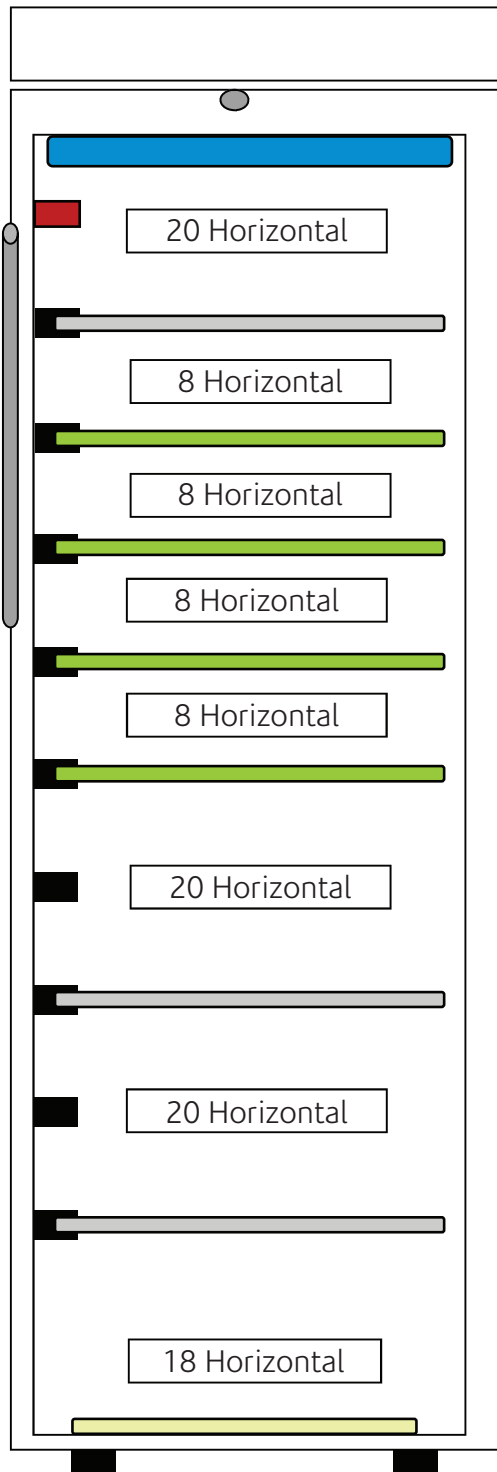

Top Hole Not Usable

3 Wooden Stock Shelves

4 Sliding Shelves
with Wooden Edge

1 Piece Half Shelf

Shelving Options

Unit 4 Brunel Close, Brunel Industrial Estate,
Harworth, Doncaster DN11 8QA
Tel: 0845 3016617 Fax: 01302 751233
E-mail: info@winecorner.co.uk
www.winecorner.co.uk

CEX 401

Option 2 - Total 110 Bottles

Top Hole Not Usable

3 Wooden Stock Shelves

4 Sliding Shelves
with Wooden Edge

1 Piece Half Shelf

Shelving Options

Unit 4 Brunel Close, Brunel Industrial Estate,
Harworth, Doncaster DN11 8QA
Tel: 0845 3016617 Fax: 01302 751233
E-mail: info@winecorner.co.uk
www.winecorner.co.uk

CEX 401

Option 3 - Total 110 Bottles

Top Hole Not Usable

3 Wooden Stock Shelves

4 Sliding Shelves with Wooden Edge

1 Piece Half Shelf