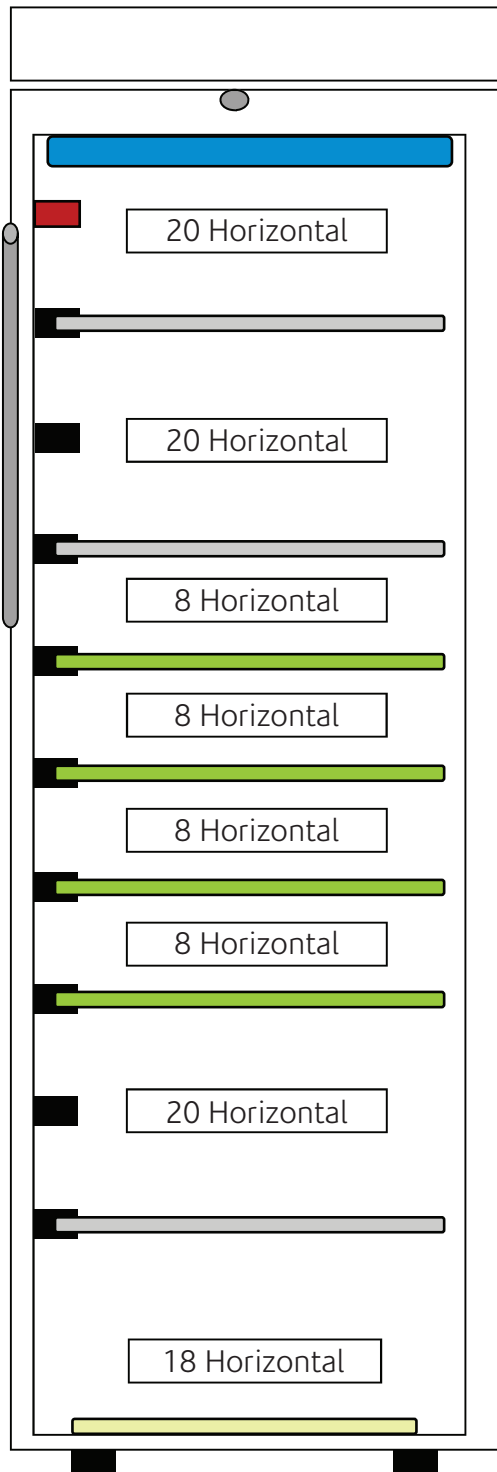

Top Hole Not Usable

3 Wooden Stock Shelves

4 Sliding Shelves
with Wooden Edge

1 Piece Half Shelf

Shelving Options

Unit 4 Brunel Close, Brunel Industrial Estate,
Harworth, Doncaster DN11 8QA
Tel: 0845 3016617 Fax: 01302 751233
E-mail: info@winecorner.co.uk
www.winecorner.co.uk

CEX 401

Option 2 - Total 110 Bottles

Top Hole Not Usable

3 Wooden Stock Shelves

4 Sliding Shelves
with Wooden Edge

1 Piece Half Shelf

Shelving Options

Unit 4 Brunel Close, Brunel Industrial Estate,
Harworth, Doncaster DN11 8QA
Tel: 0845 3016617 Fax: 01302 751233
E-mail: info@winecorner.co.uk
www.winecorner.co.uk

CEX 401

Option 3 - Total 110 Bottles

Top Hole Not Usable

3 Wooden Stock Shelves

4 Sliding Shelves with Wooden Edge

1 Piece Half Shelf