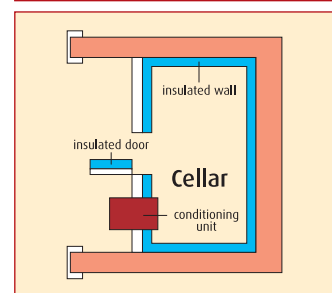

**Wine
C18, C18S, C18SR⁴**

**Wine
C50S, C50SR⁴**

**Wine
C18In**

Conditioning capacity according to insulation ¹	up to 18m ³	up to 50m ³	up to 18m ³
Overall dimensions ²	440h x 548w x 380d	510h x 552w x 530d	465h x 676w x 390d
Weight	35 kg	45 kg	40 kg
Outer dimensions of wooden frame used for building-in ²	150 x 514 x 374	150 x 544 x 374	—
Cooling power	550 W	1200 W	550 W
Electrical power	230-240V-50 Hz	230-240V-50 Hz	230-240V-50 Hz
Coolant	R 404 a (no CFCs)	R 404 a (no CFCs)	R 404 a (no CFCs)
Diameter of condensate evacuation pipe	9 mm	9 mm	9 mm
Wooden frame supplied with the device	yes	yes	—
Connecting Kit	—	—	In option
Heating function	only C18S	yes	yes
Thermostat and thermometer with digital display	yes	yes	yes
Dust filter ³	yes	yes	yes
Reaction turbines	yes (condenser side)	yes	yes (condenser side)
Lighting (device with a pilot light)	no	yes	no
Guarantee	2 years	2 years	2 years
Installation guide supplied with the device	yes	yes	yes
Sound level to 1m - to 3m	49dB - 44dB	51dB - 47dB	47dB - 42dB

Optional Airtight Door

Made of lacquered steel, with polyurethane insulation, it guarantees optimal insulation.

Overall external dimensions

Height 1900mm
Width 600mm

Doorway dimensions

Height 1860mm
Width 590mm

Wine C50In

Wine SP100

Wine PC10

up to 50m ³	up to 100m ³	up to 10m ³
390h x 485w x 925d	1005h x 480w x 395d	2020h x 760w x 254d
45 kg	60kg	65kg
—	—	—
1200 W	2500 W	400 W
230-240V-50 Hz	230-240V-50 Hz	230-240V-50 Hz
R 404 a (no CFCs)	R 407 c (no CFCs)	R 404 a (no CFCs)
10 mm	10mm	—
—	—	—
In option	In option	—
yes	yes	—
yes	yes	yes
yes	yes	yes
yes	yes	yes
yes	no	no
2 years	2 years	2 years
yes	yes	yes
51dB - 47dB	57dB	44dB (distance 1m)